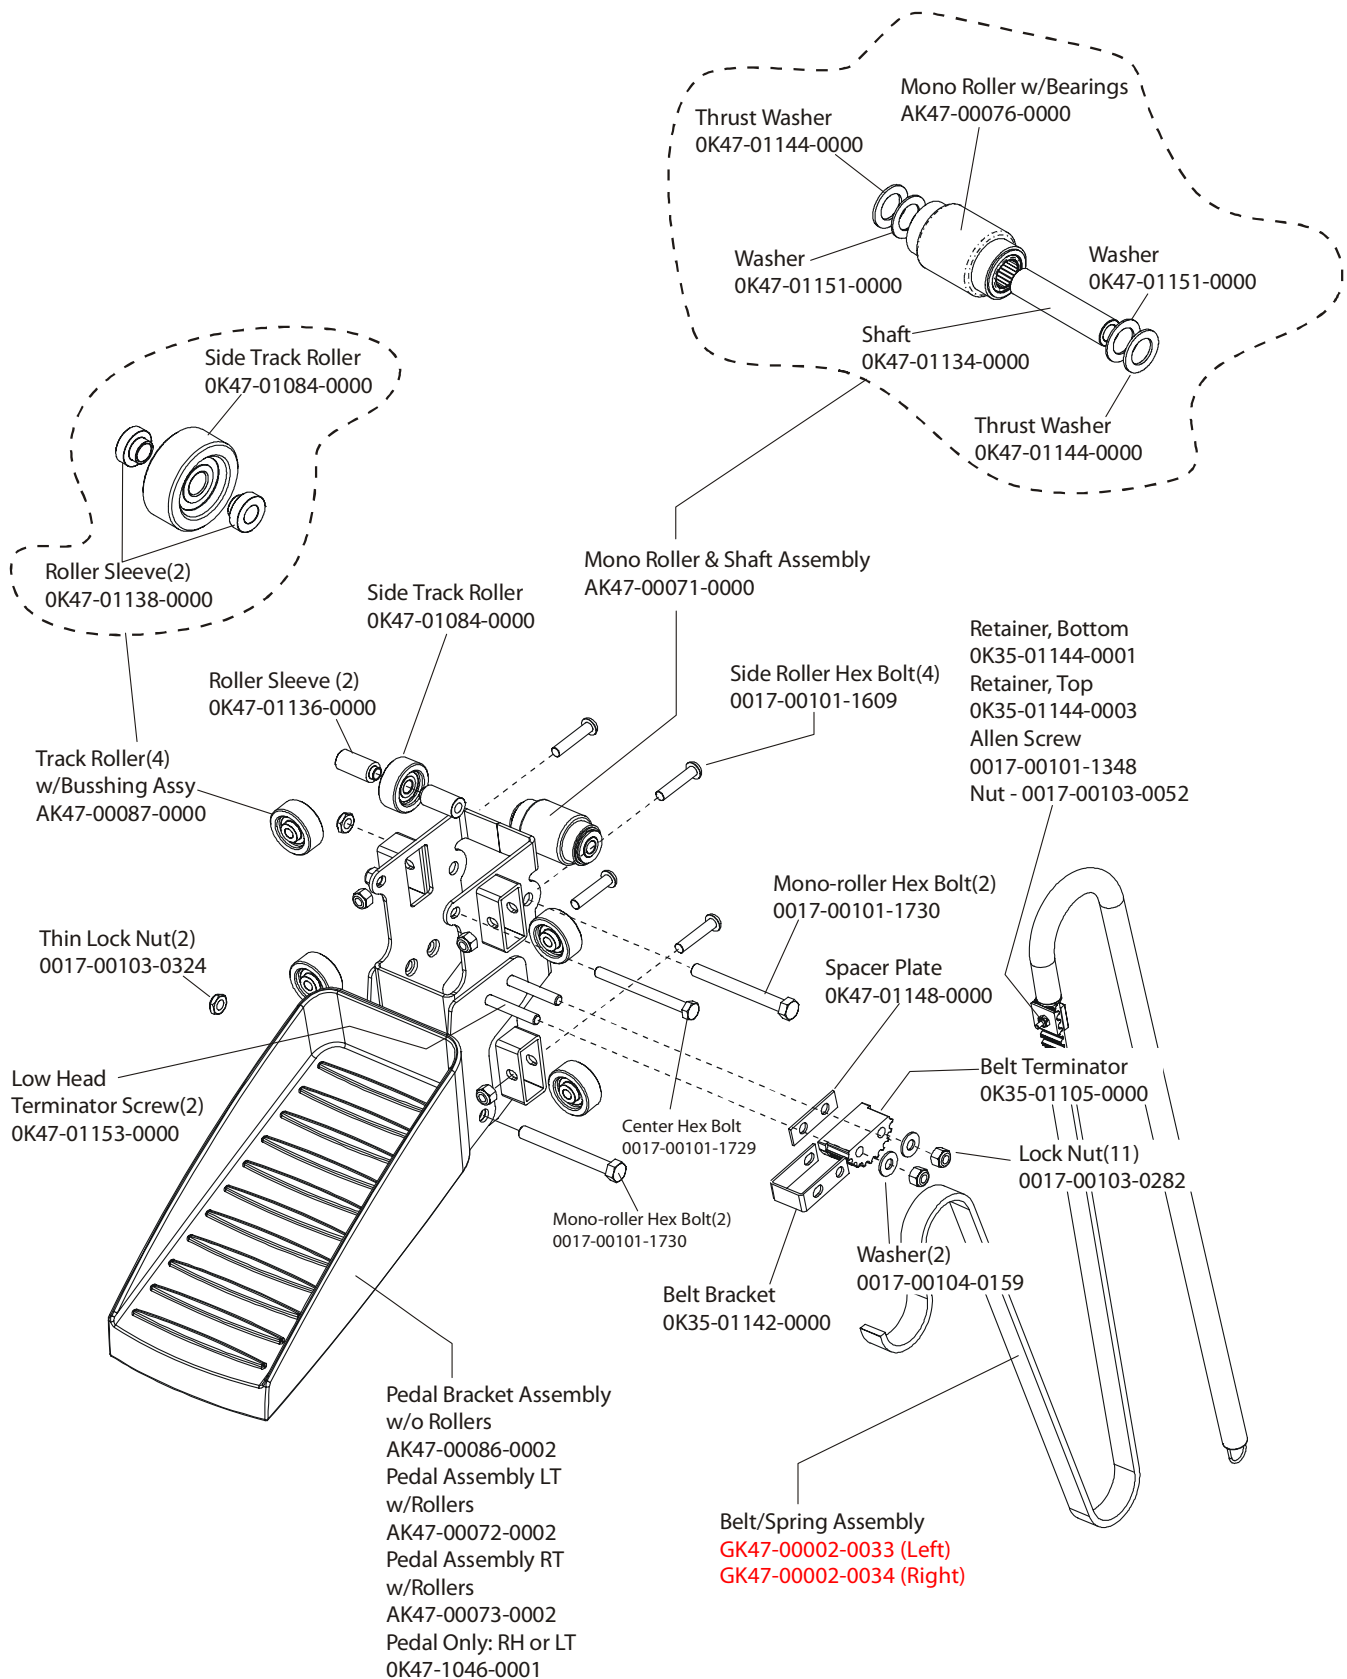

# LifeFitness

ARCTIC SILVER 95Si Stairclimber

Customer Support Services  
**PARTS MANUAL** rev 05 Apr 2011

	Page
Console Components.....	4
Frame Components .....	5
Shrouds and Pedal Tube.....	6
Pedal Assembly .....	7
Clutch/Shaft/Pulley Assembly .....	8
Left Clutch Assembly .....	9
Crossover Pulley Assembly.....	10
Alternator Assembly .....	11
Guide Rollers.....	12
Power Control Board and Resistors .....	13
Polar Receiver Assembly .....	14
Cables.....	15

Description	Part No.
Operation Manual	M051-00K47-A025
Hardware Bag	AK47-00106-0000
Touch-up Paint: Spray Can 0.5 oz. Bottle w/Applicator 0.33 oz. pen	0017-00008-0204 0017-00008-0205 0017-00008-0206
Service Manual	M051-00K47-A013

Language	Part No.	
	Console Assembly	Overlay/Bezel/Switch Assembly
Eng Met	AK47-00094-0001	AK47-00098-0001
Ger Met	AK47-00094-0003	AK47-00098-0003
Spn Met	AK47-00094-0004	AK47-00098-0004
Jap Met	AK47-00094-0006	AK47-00098-0006
Frn Met	AK47-00094-0007	AK47-00098-0007
Itl Met	AK47-00094-0008	AK47-00098-0008
Dut Met	AK47-00094-0009	AK47-00098-0009
Por Met	AK47-00094-0010	AK47-00098-0010

ARCTIC SILVER 95Si  
Shrouds and Pedal Tube

95S-0XXX-02  
S/N ACF10000 and up

Description	Part No.
Domestic 120/60 Battery Charge w/Cord	118E-00001-0165
Universal Battery Charger w/o Line Cord	118E-00001-0166
Line Cord 220V/60Hz	0017-00003-0704
Line Cord 100V/50Hz	
Line Cord 240+	0017-00003-0918
Line Cord 220V/50Hz	0017-00003-0691
Line Cord 200V/50Hz	
Line Cord 230V/50Hz	